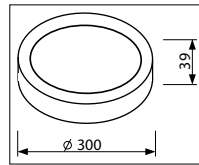

LED Pro-Ceiling ø 300 mm

28W, incl. LED voeding

28W, including LED driver