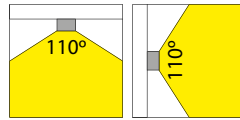

LED Pro-Ceiling 300x300 mm

28W, incl. LED voeding

28W, including LED driver