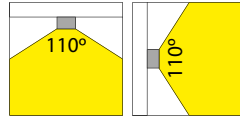

LED Pro-Ceiling 108x108 mm

8W, incl. LED voeding

8W, including LED driver