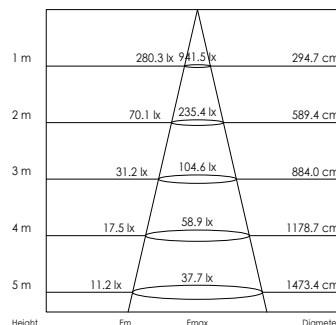

Black

6: Grijs

Grey

CE IP40

VOORRAADARTIKEL
ITEM IN STOCK

5 JAAR GARANTIE
YEARS WARRANTY

LED Pro-Ceiling 150x1200
38W

LED PRO-CEILING SERIE (LED PRO-CEILING SERIES)