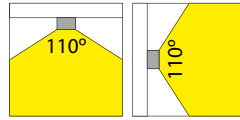

LED Pro-Ceiling ø 180 mm

11W, incl. LED voeding

11W, including LED driver