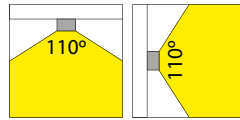

LED Pro-Ceiling ø 420 mm

38W, incl. LED voeding

38W, including LED driver