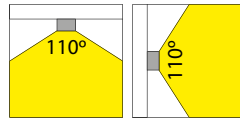

LED Pro-Ceiling 600x600 mm

38W, incl. LED voeding

38W, including LED driver