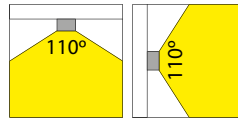

LED Pro-Ceiling ø 117 mm

8W, incl. LED voeding

8W, including LED driver