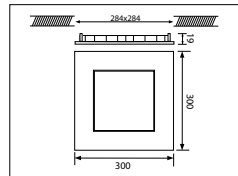

LED Pro-Ceiling 300x300 mm

28W, incl. LED voeding

28W, including LED driver