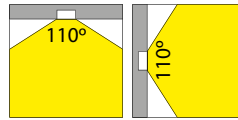

VOORRAADARTIKEL
ITEM IN STOCK

5 JAAR GARANTIE
YEARS WARRANTY

LED Pro-Ceiling ø 420mm
38W

LED PRO-CEILING SERIE (LED PRO-CEILING SERIES)

Inbouw (Recessed)

LED Pro-Ceiling 108x108 mm

8W, incl. LED voeding

8W, including LED driver