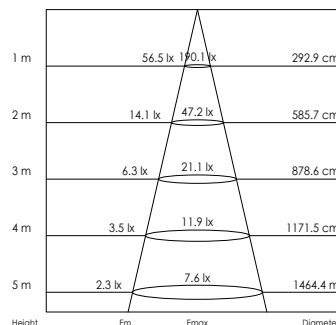

Armatuurkleur Fixture color

1: Wit White	✓
2: Zwart Black	
3: Grijs Grey	

Lichtbron (Light source): SMD LED's (LEDs)

Kleurtemperatuur (Color temperature): 2700K (Extra warm wit) (Extra warm white), 3000K (Warm wit) (Warm white), 4200K (Puur wit) (Pure white), 6500K (Koud wit) (Cool white)

Lichtstroom (Light output): 440LM/490LM/540LM/550LM

Bedrijfstemperatuur (Operating temperature): -10 °C - +40 °C

Aantal branduren (Rated life hours): 50.000

LED voeding (inclusief) (LED driver (included)): CE, TUV

Voedingsspanning (Input): 220-240V AC 50/60Hz

Cosinus phi (Power factor): > 0.90

Verlichtingshoek (Beam angle): 110°

Opgenomen vermogen (inclusief voeding) (Power consumption (driver included)): 8W

CE IP40

VOORRAADARTIKEL
ITEM IN STOCK

5 JAAR GARANTIE
YEARS WARRANTY

LED Pro-Ceiling ø 117mm
8W