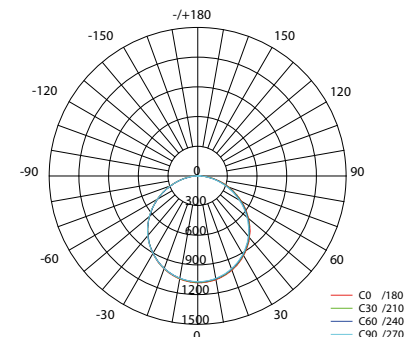

Armatuurkleur

Fixture color

1: Wit

White

2: Zwart

Black

3: Grijs

Grey

CE IP40

LED Pro-Ceiling 400x400
38W