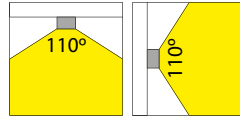

LED Pro-Ceiling 150x1200 mm

38W, incl. LED voeding

38W, including LED driver