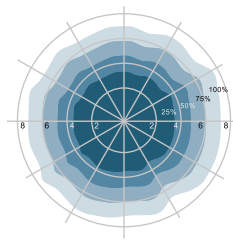

Plafondmontage (Ceiling mounting pattern)
Voorgestelde montagehoogte (Suggested
installation height): 2,5 - 6 m

LED Pro-Ceiling 220x220
20W

Height	Em	Emax	Diameter
1 m	162.9 lx	575.6 lx	299.2 cm
2 m	40.7 lx	143.9 lx	598.3 cm
3 m	18.1 lx	64.0 lx	897.4 cm
4 m	10.2 lx	34.0 lx	1196.6 cm
5 m	6.5 lx	23.0 lx	1495.7 cm