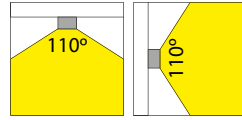

LED Pro-Ceiling 220x220 mm

20W, incl. LED voeding)

20W, including LED driver