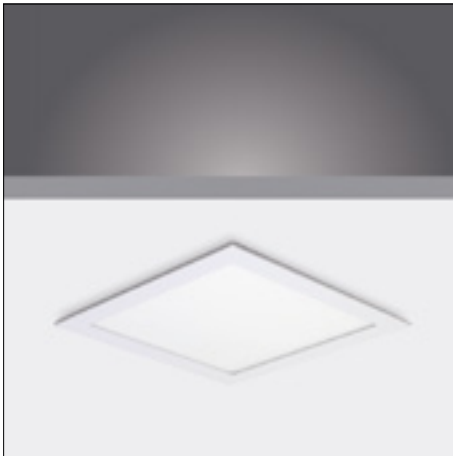

LED PRO-CEILING SERIE (LED PRO-CEILING SERIES)

Inbouw (Recessed)