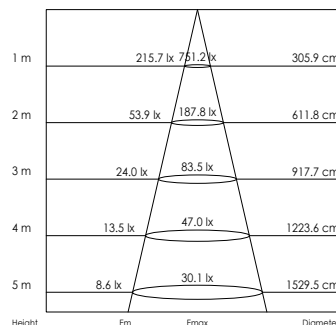

Armatuurkleur Fixture color

1: Wit White	✓
2: Zwart Black	
3: Grijs Grey	

Lichtbron (Light source): SMD LED's (LEDs)

Kleurtemperatuur (Color temperature): 2700K (Extra warm wit) (Extra warm white), 3000K (Warm wit) (Warm white), 4200K (Puur wit) (Pure white), 6500K (Koud wit) (Cool white)

Lichtstroom (Light output): 1930LM/2150LM/2390LM/2420LM

Bedrijfstemperatuur (Operating temperature): -10 °C - +40 °C

Aantal branduren (Rated life hours): 50.000

LED voeding (inclusief) (LED driver (included)): CE, TUV

Voedingsspanning (Input): 220-240V AC 50/60Hz

Cosinus phi (Power factor): > 0.90

Verlichtingshoek (Beam angle): 110°

Opgenomen vermogen (inclusief voeding) (Power consumption (driver included)): 28W

CE IP40

VOORRAADARTIKEL
ITEM IN STOCK

5 JAAR GARANTIE
YEARS WARRANTY

LED Pro-Ceiling 300x300
28W