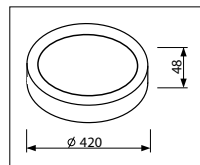

LED Pro-Ceiling ø 420 mm

38W, incl. LED voeding

38W, including LED driver