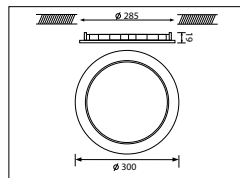

CE IP40

VOORRAADARTIKEL
ITEM IN STOCK

5 JAAR GARANTIE
YEARS WARRANTY

LED Pro-Ceiling ø 240mm
14W

LED PRO-CEILING SERIE (LED PRO-CEILING SERIES)

LED Pro-Ceiling ø 300 mm

28W, incl. LED voeding

28W, including LED driver