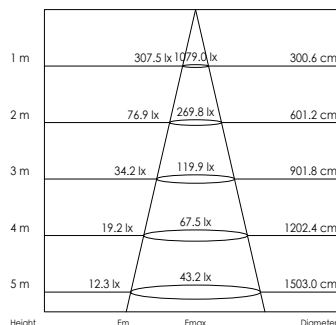

Armatuurkleur

Fixture color

1: Wit

White

2: Zwart

Black

3: Grijs

Grey

CE IP40

LED Pro-Ceiling 400x400
38W