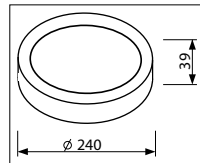

LED PRO-CEILING SERIE (LED PRO-CEILING SERIES)

Opbouw (Surface mounted)

LED Pro-Ceiling ø 240 mm

14W, incl. LED voeding

14W, including LED driver

CE IP40

- LED Pro-Ceiling ø 240 mm
- Behuizing gemaakt uit gegoten aluminium, gepoederlakt in wit, grijs of zwart
- Lichtterugval tot een minimum beperkt doordat de behuizing tevens fungeert als koellichaam
- Uitgevoerd met melkwhite acrylaat lens
- Verkrijgbaar in verschillende kleurtemperaturen
- Wordt compleet geleverd met geïntegreerde voeding
- Dimbaar verkrijgbaar met triac dimbare voeding

Toepassingsgebieden: verlichting van gangen, trappenhuizen, toiletten, etc.

- LED Pro-Ceiling ø 240 mm
- Housing made of die-cast aluminum, powdercoated in white, grey or black
- Excellent heat sink capability to minimize the luminous degradation
- Equipped with a milky acrylic lens
- Available in various color temperatures
- Integral LED driver included
- Dimmable available with triac dimmable power supply

Applications: lighting of hallways, staircases, toilets, etc.

40001/ .. / 2 / .. / . **vanaf € 69 from**

Versie

Version

: Standaard (14W)

Standard

S: Met sensor (20W) *

With sensor

vanaf (from) € 69

€ 115

Kleurtemperatuur

Color temperature

0: Warm wit, 3000K

Warm white

€ 69

1: Puur wit, 4200K

Pure white

€ 69

2: Koud wit, 6500K

Cool white

€ 69

3: Extra warm wit, 2700K

Extra warm white

€ 69

5: Warm wit, 3000K, dimbaar (fase afsnijding)

Warm white, dimmable (trailing edge)

€ 82

6: Puur wit, 4200K, dimbaar (fase afsnijding)

Pure white, dimmable (trailing edge)

€ 82

7: Koud wit, 6500K, dimbaar (fase afsnijding)

Cool white, dimmable (trailing edge)

€ 82

8: Extra warm wit, 2700K, dimbaar (fase afsnijding)

Extra warm white, dimmable (trailing edge)

€ 82

Armatuurkleur

Fixture color

1: Wit

White

2: Zwart

Black

3: Grijs

Grey