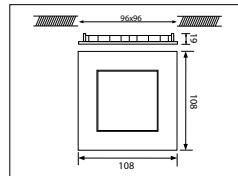

VOORRAADARTIKEL
ITEM IN STOCK

5 JAAR GARANTIE
YEARS WARRANTY

LED Pro-Ceiling ø 420mm
38W

LED PRO-CEILING SERIE (LED PRO-CEILING SERIES)

Inbouw (Recessed)

LED Pro-Ceiling 108x108 mm

8W, incl. LED voeding

8W, including LED driver