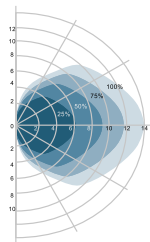

Detectiebereik (Detection area) microwave sensor in meters

Wandmontage (Wall mounting pattern)
Voorgestelde montagehoogte
(Suggested installation height): 1 - 1.8 m