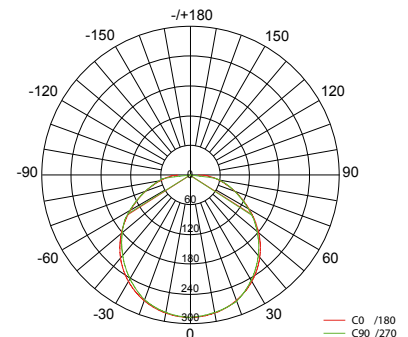

Armatuurkleur Fixture color

4: Wit White	✓
5: Zwart Black	
6: Grijs Grey	

Lichtbron (Light source): SMD LED's (LEDs)
Kleurtemperatuur (Color temperature): 3000K (Warm wit) (Warm white), 4200K (Puur wit) (Pure white), 6500K (Koud wit) (Cool white)
Lichtstroom (Light output): 870LM/970LM/980LM
Bedrijfstemperatuur (Operating temperature): -10 °C - +40 °C
Aantal branduren (Rated life hours): 50.000
LED voeding (inclusief) (LED driver (included)): CE, TUV
Voedingsspanning (Input): 220-240V AC 50/60Hz
Cosinus phi (Power factor): > 0.90
Verlichtingshoek (Beam angle): 110°
Inbouwdiepte (Installation depth): > 40 mm (bepaald door afmeting van de voeding (determined by dimension of the driver)
Opgenomen vermogen (inclusief voeding) (Power consumption (driver included)): 11W

CE IP40

VOORRAADARTIKEL
ITEM IN STOCK

5 JAAR GARANTIE
YEARS WARRANTY

LED Pro-Ceiling ø 180mm
11W