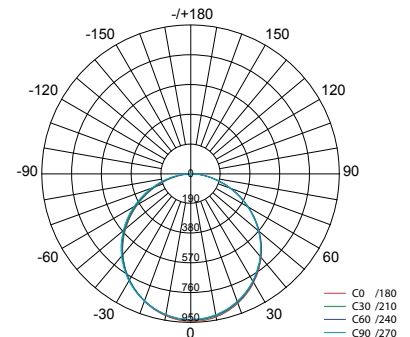

Black

3: Grijs

Grey

CE IP40

VOORRAADARTIKEL
ITEM IN STOCK

5 JAAR GARANTIE
YEARS WARRANTY

LED Pro-Ceiling 150x1200
38W

LED PRO-CEILING SERIE (LED PRO-CEILING SERIES)