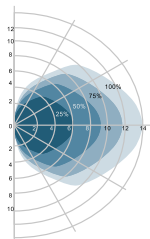

Detectiebereik (Detection area) microwave sensor in meters

Wandmontage (Wall mounting pattern)
Voorgestelde montagehoogte
(Suggested installation height): 1 - 1.8 m

Plafondmontage (Ceiling mounting pattern)
Voorgestelde montagehoogte (Suggested
installation height): 2.5 - 6 m