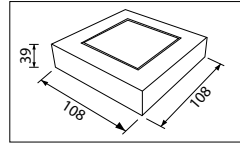

LED Pro-Ceiling 108x108 mm

8W, incl. LED voeding

8W, including LED driver