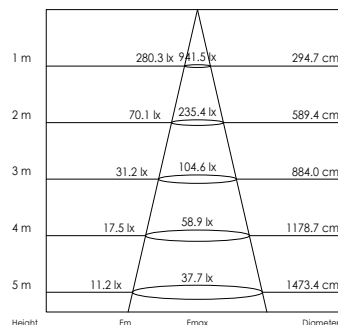

Black

3: Grijs

Grey

CE IP40

VOORRAADARTIKEL
ITEM IN STOCK

5 JAAR GARANTIE
YEARS WARRANTY

LED Pro-Ceiling 150x1200
38W

LED PRO-CEILING SERIE (LED PRO-CEILING SERIES)