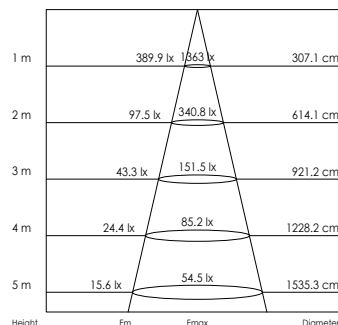

VOORRAADARTIKEL
ITEM IN STOCK

5 JAAR GARANTIE
YEARS WARRANTY

LED Pro-Ceiling ø 420mm
38W

LED PRO-CEILING SERIE (LED PRO-CEILING SERIES)

Inbouw (Recessed)

LED Pro-Ceiling 108x108 mm

8W, incl. LED voeding

8W, including LED driver