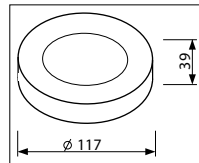

LED Pro-Ceiling ø 117 mm

8W, incl. LED voeding

8W, including LED driver