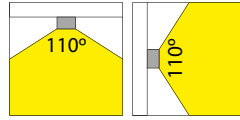

LED Pro-Ceiling 300x1200 mm

38W, incl. LED voeding

38W, including LED driver

- LED Pro-Ceiling 300x1200 mm
- Behuizing gemaakt uit gegoten aluminium, gepoederlakt in wit, grijs of zwart
- Lichtterugval tot een minimum beperkt doordat de behuizing tevens fungeert als koellichaam
- Uitgevoerd met melkwhite acrylaat lens
- Verkrijgbaar in verschillende kleurtemperaturen
- Wordt compleet geleverd met geïntegreerde voeding
- Dimbaar verkrijgbaar met een 1-10V dimbare driver

Toepassingsgebieden: verlichting van gangen, trappenhuizen, toiletten, etc.

- LED Pro-Ceiling 300x1200 mm
- Housing made of die-cast aluminum, powdercoated in white, grey or black
- Excellent heat sink capability to minimize the luminous degradation
- Equipped with a milky acrylic lens
- Available in various color temperatures
- Integral LED driver included
- Dimmable available with a 1-10V dimmable driver

Applications: lighting of hallways, staircases, toilets, etc.

Lichtbron (Light source): SMD LED's (LEDs)

Kleurtemperatuur (Color temperature): 3000K (Warm wit) (Warm white), 4200K

(Puur wit) (Pure white), 6500K (Koud wit) (Cool white)

Lichtstroom (Light output): 2900LM/3220LM/3240LM

Bedrijfstemperatuur (Operating temperature): -10 °C - +40 °C

Aantal branduren (Rated life hours): > 50.000

LED voeding (inclusief) (LED driver (included)): CE, TUV

Voedingsspanning (Input): 220-240V AC 50/60Hz

Cosinus phi (Power factor): > 0.90

Verlichtingshoek (Beam angle): 110°

Opgenomen vermogen (inclusief voeding) (Power consumption (driver included)): 38W

40003/ .. / 4 / ..

vanaf € 180
from

Kleurtemperatuur Color temperature

0: Warm wit, 3000K

Warm white

1: Puur wit, 4200K

Pure white

2: Koud wit, 6500K

Cool white

5: Warm wit, 3000K, dimbaar (1-10V)

Warm white, dimmable (1-10V)

6: Puur wit, 4200K, dimbaar (1-10V)

Pure white, dimmable (1-10V)

7: Koud wit, 6500K, dimbaar (1-10V)

Cool white, dimmable (1-10V)

€ 180

€ 180

€ 180

€ 195

€ 195

€ 195

Armatuurkleur Fixture color

1: Wit

White

2: Zwart

Black

3: Grijs

Grey

CE IP40