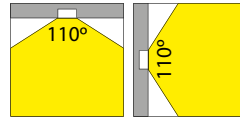

LED Pro-Ceiling ø 240 mm

14W, incl. LED voeding

14W, including LED driver