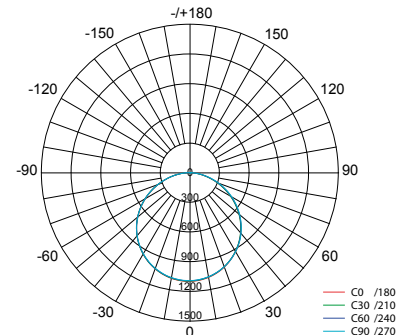

Black

3: Grijs

Grey

CE IP40

LED Pro-Ceiling 300x1200
38W

LED PRO-CEILING SERIE (LED PRO-CEILING SERIES)

Opbouw (Surface mounted)

LED Pro-Ceiling ø 117 mm