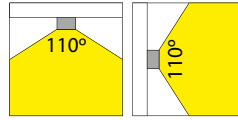

LED Pro-Ceiling ø 300 mm

28W, incl. LED voeding

28W, including LED driver