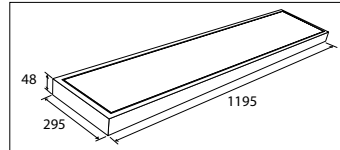

LED Pro-Ceiling 300x1200 mm

38W, incl. LED voeding

38W, including LED driver