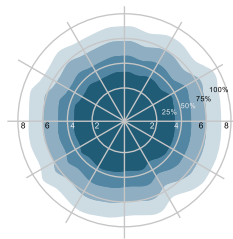

LED PRO-CEILING SERIE (LED PRO-CEILING SERIES)

Opbouw (Surface mounted)

LED Pro-Ceiling 168x168 mm

14W, incl. LED voeding

14W, including LED driver

CE IP40

- LED Pro-Ceiling 168x168 mm
- Behuizing gemaakt uit gegoten aluminium, gepoederlakt in wit, grijs of zwart
- Lichtterugval tot een minimum beperkt doordat de behuizing tevens fungeert als koellichaam
- Uitgevoerd met melkwhite acrylaat lens
- Verkrijgbaar in verschillende kleurtemperaturen
- Wordt compleet geleverd met geïntegreerde voeding
- Dimbaar verkrijgbaar met triac dimbare voeding

Toepassingsgebieden: verlichting van gangen, trappenhuizen, toiletten, etc.

- LED Pro-Ceiling 168x168 mm
- Housing made of die-cast aluminum, powdercoated in white, grey or black
- Excellent heat sink capability to minimize the luminous degradation
- Equipped with a milky acrylic lens
- Available in various color temperatures
- Integral LED driver included
- Dimmable available with triac dimmable power supply

Applications: lighting of hallways, staircases, toilets, etc.

Lichtbron (Light source): SMD LED's (LEDs)

Kleurtemperatuur (Color temperature): 2700K (Extra warm wit) (Extra warm white), 3000K (Warm wit) (Warm white), 4200K (Puur wit) (Pure white), 6500K (Koud wit) (Cool white)

Lichtstroom (Light output): 930LM/1040LM/1150LM/1160LM

Lichtstroom sensor (Light output sensor): 750LM/850LM/950LM/960LM

Bedrijfstemperatuur (Operating temperature): -10 °C - +40 °C

Aantal branduren (Rated life hours): 50.000

LED voeding (inclusief) (LED driver (included)): CE, TUV

Voedingsspanning (Input): 220-240V AC 50/60Hz

Cosinus phi (Power factor): > 0.90

Verlichtingshoek (Beam angle): 110°