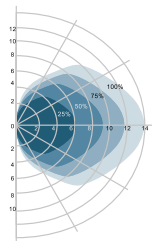

Detectiebereik (Detection area) microwave sensor in meters

Wandmontage (Wall mounting pattern)
Voorgestelde montagehoogte
(Suggested installation height): 1 - 1.8 m