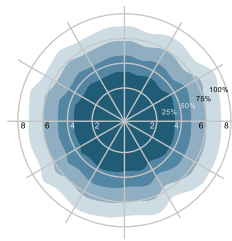

LED Pro-Ceiling ø 180 mm

11W, incl. LED voeding

11W, including LED driver

CE IP40

- LED Pro-Ceiling ø 180 mm
- Behuizing gemaakt uit gegoten aluminium, gepoederlakt in wit, grijs of zwart
- Lichtterugval tot een minimum beperkt doordat de behuizing tevens fungeert als koellichaam
- Uitgevoerd met melkwhite acrylaat lens
- Verkrijgbaar in verschillende kleurtemperaturen
- Wordt compleet geleverd met geïntegreerde voeding
- Dimbaar verkrijgbaar met triac dimbare voeding

Toepassingsgebieden: verlichting van gangen, trappenhuizen, toiletten, etc.

- LED Pro-Ceiling ø 180 mm
- Housing made of die-cast aluminum, powdercoated in white, grey or black
- Excellent heat sink capability to minimize the luminous degradation
- Equipped with a milky acrylic lens
- Available in various color temperatures
- Integral LED driver included
- Dimmable available with triac dimmable power supply

Applications: lighting of hallways, staircases, toilets, etc.

Lichtbron (Light source): SMD LED's (LEDs)

Kleurtemperatuur (Color temperature): 2700K (Extra warm wit) (Extra warm white), 3000K (Warm wit) (Warm white), 4200K (Puur wit) (Pure white), 6500K (Koud wit) (Cool white)

Lichtstroom (Light output): 780LM/870LM/970LM/980LM

Lichtstroom sensor (Light output sensor): 780LM/870LM/970LM/980LM

Bedrijfstemperatuur (Operating temperature): -10 °C - +40 °C

Aantal branduren (Rated life hours): 50.000

LED voeding (inclusief) (LED driver (included)): CE, TUV

Voedingsspanning (Input): 220-240V AC 50/60Hz

Cosinus phi (Power factor): > 0.90

Verlichtingshoek (Beam angle): 110°

Opgenomen vermogen (inclusief voeding) (Power consumption (driver included)): Standard 11W / Sensor 10W

Microwave sensor: