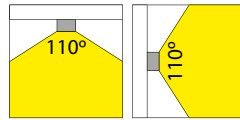

CE IP40

VOORRAADARTIKEL
ITEM IN STOCK

5 JAAR GARANTIE
YEARS WARRANTY

LED Pro-Ceiling ø 240mm
14W

LED PRO-CEILING SERIE (LED PRO-CEILING SERIES)

LED Pro-Ceiling ø 300 mm

28W, incl. LED voeding

28W, including LED driver