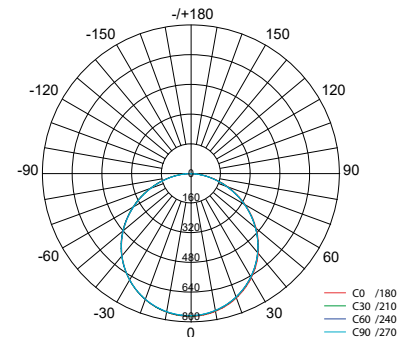

Height	Em	Emax	Diameter
1 m	220.0 lx	788.2 lx	305.4 cm
2 m	55.0 lx	192.1 lx	610.8 cm
3 m	24.4 lx	85.3 lx	916.2 cm
4 m	13.7 lx	48.0 lx	1221.6 cm
5 m	8.8 lx	30.7 lx	1527.1 cm

LED Pro-Ceiling 300x1200 mm

38W, incl. LED voeding