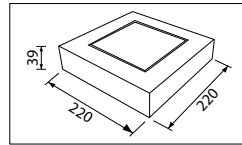

LED Pro-Ceiling 220x220 mm

20W, incl. LED voeding)

20W, including LED driver

CE IP40

- LED Pro-Ceiling 220x220 mm
- Behuizing gemaakt uit gegoten aluminium, gepoederlakt in wit, grijs of zwart
- Lichtterugval tot een minimum beperkt doordat de behuizing tevens fungeert als koellichaam
- Uitgevoerd met melkwhite acrylaat lens
- Verkrijgbaar in verschillende kleurtemperaturen
- Wordt compleet geleverd met geïntegreerde voeding
- Dimbaar verkrijgbaar met triac dimbare voeding

Toepassingsgebieden: verlichting van gangen, trappenhuizen, toiletten, etc.

- LED Pro-Ceiling 220x220 mm
- Housing made of die-cast aluminum, powdercoated in white, grey or black
- Excellent heat sink capability to minimize the luminous degradation
- Equipped with a milky acrylic lens
- Available in various color temperatures
- Integral LED driver included
- Dimmable available with triac dimmable power supply

Applications: lighting of hallways, staircases, toilets, etc.

Lichtbron (Light source): SMD LED's (LEDs)

Kleurtemperatuur (Color temperature): 2700K (Extra warm wit) (Extra warm white), 3000K (Warm wit) (Warm white), 4200K (Puur wit) (Pure white), 6500K (Koud wit) (Cool white)

Lichtstroom (Light output): 1370LM/1530LM/1700LM/1720LM

Lichtstroom sensor (Light output sensor): 1370LM/1530LM/1700LM/1720LM

Bedrijfstemperatuur (Operating temperature): -10 °C - +40 °C

Aantal branduren (Rated life hours): 50.000

LED voeding (inclusief) (LED driver (included)): CE, TUV

Voedingsspanning (Input): 220-240V AC 50/60Hz

Cosinus phi (Power factor): > 0.90

Verlichtingshoek (Beam angle): 110°

Opgenomen vermogen (inclusief voeding) (Power consumption (driver included)): 20W / Sensor 20W

Microwave sensor: