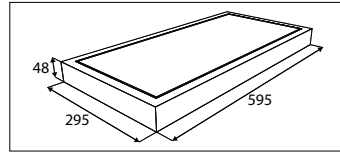

LED Pro-Ceiling 300x600 mm

28W, incl. LED voeding

28W, including LED driver