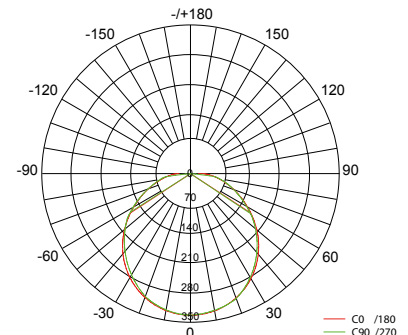

Detectiebereik (Detection area) microwave sensor in meters

Wandmontage (Wall mounting pattern)
Voorgestelde montagehoogte
(Suggested installation height): 1 - 1.8 m

Plafondmontage (Ceiling mounting pattern)
Voorgestelde montagehoogte (Suggested
installation height): 2.5 - 6 m

LED Pro-Ceiling 168x168
14W

Height	Em	Emax	Diameter
1 m	102.7 lx	344.6 lx	295.5 cm
2 m	25.7 lx	86.1 lx	591.0 cm
3 m	11.4 lx	38.3 lx	886.4 cm
4 m	6.4 lx	21.5 lx	1181.9 cm
5 m	4.1 lx	13.8 lx	1477.4 cm

LED Pro-Ceiling 220x220 mm