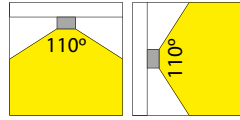

LED Pro-Ceiling ø 240 mm

14W, incl. LED voeding

14W, including LED driver