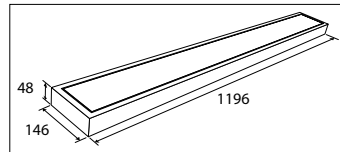

LED Pro-Ceiling 150x1200 mm

38W, incl. LED voeding

38W, including LED driver