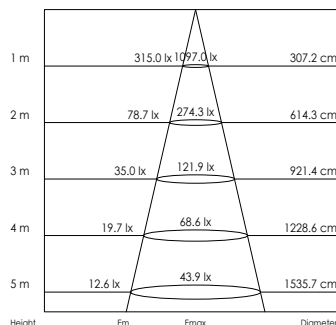

Black

3: Grijs

Grey

CE IP40

LED Pro-Ceiling 300x1200
38W

LED PRO-CEILING SERIE (LED PRO-CEILING SERIES)

Opbouw (Surface mounted)

LED Pro-Ceiling ø 117 mm