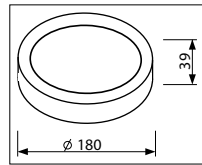

LED Pro-Ceiling ø 180 mm

11W, incl. LED voeding

11W, including LED driver

CE IP40

- LED Pro-Ceiling ø 180 mm
- Behuizing gemaakt uit gegoten aluminium, gepoederlakt in wit, grijs of zwart
- Lichtterugval tot een minimum beperkt doordat de behuizing tevens fungeert als koellichaam
- Uitgevoerd met melkwhite acrylaat lens
- Verkrijgbaar in verschillende kleurtemperaturen
- Wordt compleet geleverd met geïntegreerde voeding
- Dimbaar verkrijgbaar met triac dimbare voeding

Toepassingsgebieden: verlichting van gangen, trappenhuizen, toiletten, etc.

- LED Pro-Ceiling ø 180 mm
- Housing made of die-cast aluminum, powdercoated in white, grey or black
- Excellent heat sink capability to minimize the luminous degradation
- Equipped with a milky acrylic lens
- Available in various color temperatures
- Integral LED driver included
- Dimmable available with triac dimmable power supply

Applications: lighting of hallways, staircases, toilets, etc.

Lichtbron (Light source): SMD LED's (LEDs)

Kleurtemperatuur (Color temperature): 2700K (Extra warm wit) (Extra warm white), 3000K (Warm wit) (Warm white), 4200K (Puur wit) (Pure white), 6500K (Koud wit) (Cool white)

Lichtstroom (Light output): 780LM/870LM/970LM/980LM

Lichtstroom sensor (Light output sensor): 780LM/870LM/970LM/980LM

Bedrijfstemperatuur (Operating temperature): -10 °C - +40 °C

Aantal branduren (Rated life hours): 50.000

LED voeding (inclusief) (LED driver (included)): CE, TUV

Voedingsspanning (Input): 220-240V AC 50/60Hz

Cosinus phi (Power factor): > 0.90

Verlichtingshoek (Beam angle): 110°

Opgenomen vermogen (inclusief voeding) (Power consumption (driver included)): Standard 11W / Sensor 10W

Microwave sensor: