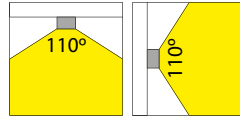

LED Pro-Ceiling 400x400 mm

38W, incl. LED voeding

38W, including LED driver

- LED Pro-Ceiling 400x400 mm
- Behuizing gemaakt uit gegoten aluminium, gepoederlakt in wit, grijs of zwart
- Lichtterugval tot een minimum beperkt doordat de behuizing tevens fungeert als koellichaam
- Uitgevoerd met melkwhite acrylaat lens
- Verkrijgbaar in verschillende kleurtemperaturen
- Wordt compleet geleverd met geïntegreerde voeding
- Dimbaar verkrijgbaar met een 1-10V dimbare driver

Toepassingsgebieden: verlichting van gangen, trappenhuizen, toiletten, etc.

- LED Pro-Ceiling 400x400 mm
- Housing made of die-cast aluminum, powdercoated in white, grey or black
- Excellent heat sink capability to minimize the luminous degradation
- Equipped with a milky acrylic lens
- Available in various color temperatures
- Integral LED driver included
- Dimmable available with a 1-10V dimmable driver

Applications: lighting of hallways, staircases, toilets, etc.

Lichtbron (Light source): SMD LED's (LEDs)

Kleurtemperatuur (Color temperature): 3000K (Warm wit) (Warm white), 4200K

(Puur wit) (Pure white), 6500K (Koud wit) (Cool white)

Lichtstroom (Light output): 2830lm/3140lm/3170lm

Bedrijfstemperatuur (Operating temperature): -10 °C - +40 °C

Aantal branduren (Rated life hours): 50.000

LED voeding (inclusief) (LED driver (included)): CE, TUV

Voedingsspanning (Input): 220-240V AC 50/60Hz

Cosinus phi (Power factor): > 0.90

Verlichtingshoek (Beam angle): 110°

Opgenomen vermogen (inclusief voeding) (Power consumption (driver included)): 38W

40003/ .. / 5 / ..

vanaf € 150
from

Kleurtemperatuur

Color temperature

0: Warm wit, 3000K

Warm white

€ 150

1: Puur wit, 4200K

Pure white

€ 150

2: Koud wit, 6500K

Cool white

€ 150

5: Warm wit, 3000K, dimbaar (1-10V)

Warm white, dimmable (1-10V)

€ 165

6: Puur wit, 4200K, dimbaar (1-10V)

Pure white, dimmable (1-10V)

€ 165

7: Koud wit, 6500K, dimbaar (1-10V)

Cool white, dimmable (1-10V)

€ 165

Armatuurkleur

Fixture color

1: Wit

White

2: Zwart

Black

3: Grijs

Grey

CE IP40