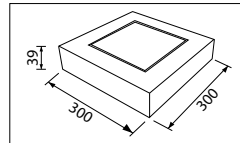

LED Pro-Ceiling 300x300 mm

28W, incl. LED voeding

28W, including LED driver