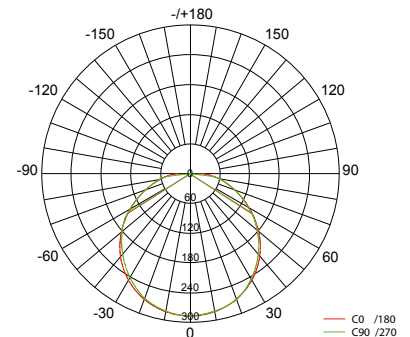

LED Pro-Ceiling ø 180mm

11W

Height	Em	Emax	Diameter
1 m	86.7 lx	290.8 lx	293.7 cm
2 m	21.7 lx	72.7 lx	587.5 cm
3 m	9.6 lx	32.3 lx	881.2 cm
4 m	5.4 lx	18.2 lx	1175.0 cm
5 m	3.5 lx	11.6 lx	1468.7 m