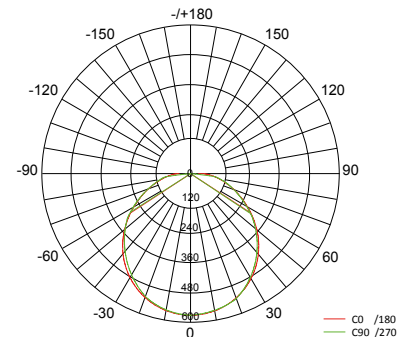

LED Pro-Ceiling 220x220 mm

20W, incl. LED voeding)

20W, including LED driver

CE IP40

- LED Pro-Ceiling 220x220 mm
- Behuizing gemaakt uit gegoten aluminium, gepoederlakt in wit, grijs of zwart
- Lichtterugval tot een minimum beperkt doordat de behuizing tevens fungeert als koellichaam
- Uitgevoerd met melkwhite acrylaat lens
- Verkrijgbaar in verschillende kleurtemperaturen
- Wordt compleet geleverd met geïntegreerde voeding
- Dimbaar verkrijgbaar met triac dimbare voeding

Toepassingsgebieden: verlichting van gangen, trappenhuizen, toiletten, etc.

- LED Pro-Ceiling 220x220 mm
- Housing made of die-cast aluminum, powdercoated in white, grey or black
- Excellent heat sink capability to minimize the luminous degradation
- Equipped with a milky acrylic lens
- Available in various color temperatures
- Integral LED driver included
- Dimmable available with triac dimmable power supply

Applications: lighting of hallways, staircases, toilets, etc.

Lichtbron (Light source): SMD LED's (LEDs)

Kleurtemperatuur (Color temperature): 2700K (Extra warm wit) (Extra warm white), 3000K (Warm wit) (Warm white), 4200K (Puur wit) (Pure white), 6500K (Koud wit) (Cool white)

Lichtstroom (Light output): 1370LM/1530LM/1700LM/1720LM

Lichtstroom sensor (Light output sensor): 1370LM/1530LM/1700LM/1720LM

Bedrijfstemperatuur (Operating temperature): -10 °C - +40 °C

Aantal branduren (Rated life hours): 50.000

LED voeding (inclusief) (LED driver (included)): CE, TUV

Voedingsspanning (Input): 220-240V AC 50/60Hz

Cosinus phi (Power factor): > 0.90

Verlichtingshoek (Beam angle): 110°

Opgenomen vermogen (inclusief voeding) (Power consumption (driver included)): 20W / Sensor 20W

Microwave sensor: