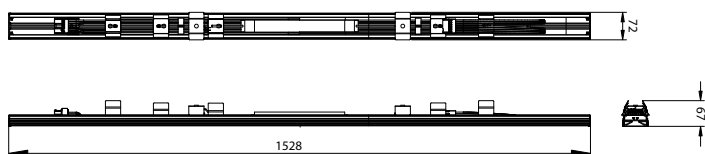

TOEPASSINGSGBIEDEN:
VERVANGING VAN ENKEL-
EN DUBBELLAMPS T5
EN T8 FLUORESCENTIE
ARMATUREN IN BESTAANDE
LICHTLIJNSYSTEMEN.

APPLICATIONS: REPLACEMENT
OF SINGLE AND DOUBLE LAMP T5
AND T8 FLUORESCENT FIXTURES IN
EXISTING TRUNKING SYSTEMS

UNIVERSELE LICHTLIJN VOOR DE MEEST UITEENLOPENDE TOEPASSINGEN

UNIVERSAL LIGHT LINE FOR THE MOST DIVERSE APPLICATIONS

Pro-Line Retrofit
58W