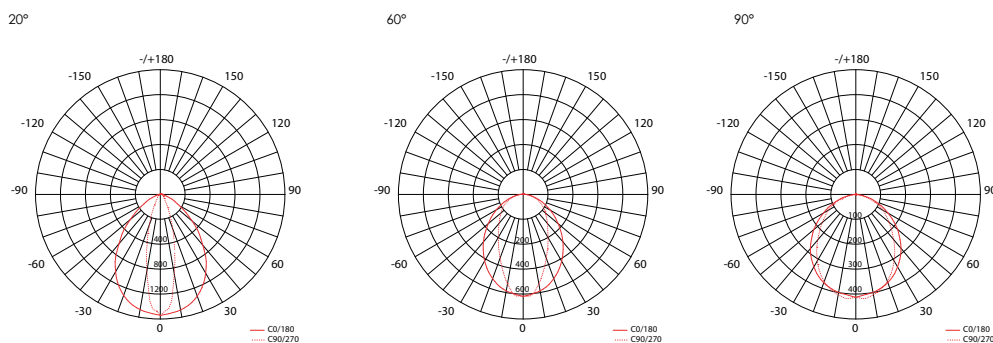

PRO-LINE RETROFIT

KENMERKEN (FEATURES)

- Universele lichtlijn retrofit LED module
- 160 Lm/W
- Compatibel met de meeste bestaande systemen
- Lichtstroom instelbaar

- Universal light line Retrofit LED module
- 160 Lm/W
- Compatible with most of the existing systems
- Light output adjustable