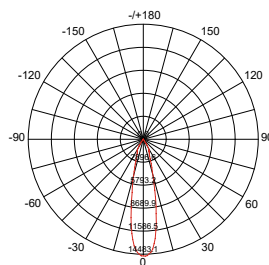

Applications: shops, museums, exhibitions, art galleries, hotels, restaurants, promotional areas, etc.

41100 / .. / .. / ..

€ 190

Art.nr. Art.no.	Armatuur Fixture	Kleurweergave index / Verlichtingshoek Colour rendering index / Beam angle	Kleurtemperatuur Colour temperature	Prijs (€) Price (€)
41100/ .. / .. / ..	X	X	X	€ 190
	6: Wit (White)	3: Ra > 90, 28° reflector	0: 3000K	
	7: Zwart (Black)	4: Ra > 90, 40° reflector	1: 4000K	
	8: Lichtgrijs (Light grey)	5: Ra > 90, 55° reflector	3: 2700K	
		6: Ra > 95, 28° reflector		
		7: Ra > 95, 40° reflector		
		8: Ra > 95, 55° reflector		

Lichtbron (Light source): Luminus CXM-18, gen 3, COB LED

Verlichtingshoek (Beam angle): 28°/40°/55°

Kleurtemperatuur (Colour temperature): 2700K (X Warm wit) (X Warm white),

3000K (Warm wit) (Warm white), 4000K (Puur wit) (Pure white)

Lichtstroom (Light output) bij (at) Ra>90: 3970Lm/4280Lm/4610Lm

Bedrijfstemperatuur (Operating temperature): -5°C - +35°C

Aantal branduren (Rated life hours): > 50.000

LED voeding (inclusief) (LED driver (included)): CE

Voedingsspanning (Input): 220-240V AC 50/60Hz

Cosinus phi (Power factor): > 0.90

5 JAAR GARANTIE
YEARS WARRANTY

CE IP20

LED Pro-Rio
Surface E
47W, 28°
3000K, Ra>90