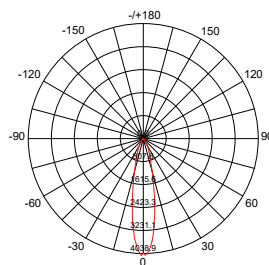

Applications: shops, museums, exhibitions, art galleries, hotels, restaurants, promotional areas, etc.

41100 / .. / .. / ..

€ 101

Art.nr. Art.no.	Armatuur Fixture	Kleurweergave index / Verlichtingshoek Colour rendering index / Beam angle	Kleurtemperatuur Colour temperature	Prijs (€) Price (€)
41100/ .. / .. / ..	X	X	X	
	0: Wit (White)	3: Ra > 90, 24° reflector	0: 3000K	€ 101
	1: Zwart (Black)	4: Ra > 90, 40° reflector	1: 4000K	
	2: Lichtgrijs (Light grey)	5: Ra > 90, 60° reflector	3: 2700K	
		6: Ra > 95, 24° reflector	5: 3000K (triac dimbaar) + € 20	
		7: Ra > 95, 40° reflector	6: 4000K (triac dimbaar) + € 20	
		8: Ra > 95, 60° reflector	8: 2700K (triac dimbaar) + € 20	

Lichtbron (Light source): Luminus CLM-9, gen 3, COB LED

Verlichtingshoek (Beam angle): 24°/40°/60°

Kleurtemperatuur (Colour temperature): 2700K (X Warm wit) (X Warm white),

3000K (Warm wit) (Warm white), 4000K (Puur wit) (Pure white)

Lichtstroom (Light output) bij (at) Ra>90: 1130Lm/1210Lm/1310Lm

Bedrijfstemperatuur (Operating temperature): -5°C - +35°C

Aantal branduren (Rated life hours): > 50.000

LED voeding (inclusief) (LED driver (included)): CE

Voedingsspanning (Input): 220-240V AC 50/60Hz

Cosinus phi (Power factor): > 0.90

5 JAAR GARANTIE
YEARS WARRANTY

CE IP20

LED Pro-Rio
Surface C
14W, 40°
3000K, Ra>90