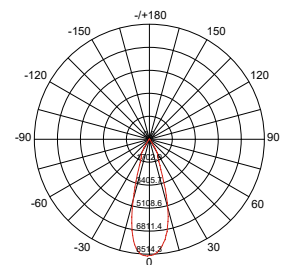

LED Pro-Rio
Surface E
47W, 40°
3000K, Ra>90