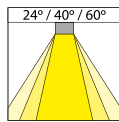

LED Pro-Rio Surface D

27W, incl. geïntegreerde (integrated) LED voeding (driver)