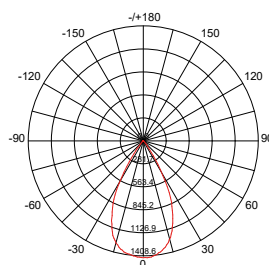

LED PRO-RIO SURFACE SERIE (LED PRO-RIO SURFACE SERIES)

- LED opbouwarmatuur
- Modern uiterlijk met in het armatuur geïntegreerde LED voeding
- Zeer goede kleurweergave (Ra>90 standaard): uitermate geschikt voor retailtoepassingen
- Behuizing gemaakt uit geëxtrudeerd aluminium, gepoederlakt in de kleuren wit, zwart of lichtgrijs
- Voorzien van spiegeloptiek (24°, 40° of 60° openingshoek) en verdiepte LED module om hinderlijke verblinding tegen te gaan

Toepassingsgebieden: winkels, musea, tentoonstellingen, kunstgalerieën, hotels, restaurants, representatieve ruimtes, etc.

- LED surface mounted luminaire
- Modern appearance and integrated LED power supply
- Very good colour rendering (Ra>90 default): ideal for retail applications
- Body made of extruded aluminum, powder-coated in white, black or light grey
- Fitted with mirror optics (beam angle 24°, 40° or 60°) and recessed LED module to avoid disturbing glare

Applications: shops, museums, exhibitions, art galleries, hotels, restaurants, promotional areas, etc.

41100 / .. / .. / ..

€ 101

Art.nr. Art.no.	Armatuur Fixture	Kleurweergave index / Verlichtingshoek Colour rendering index / Beam angle	Kleurtemperatuur Colour temperature	Prijs (€) Price (€)
41100/ .. / .. / ..	X	X	X	
	0: Wit (White)	3: Ra > 90, 24° reflector	0: 3000K	€ 101
	1: Zwart (Black)	4: Ra > 90, 40° reflector	1: 4000K	
	2: Lichtgrijs (Light grey)	5: Ra > 90, 60° reflector	3: 2700K	
		6: Ra > 95, 24° reflector	5: 3000K (triac dimbaar) + € 20	
		7: Ra > 95, 40° reflector	6: 4000K (triac dimbaar) + € 20	
		8: Ra > 95, 60° reflector	8: 2700K (triac dimbaar) + € 20	

Lichtbron (Light source): Luminus CLM-9, gen 3, COB LED

Verlichtingshoek (Beam angle): 24°/40°/60°