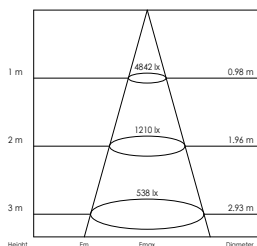

LED Pro-Rio
Surface E
47W, 55°
3000K, Ra>90

TOEPASSINGSGBIEDEN: WINKELS, MUSEA,
TENTOONSTELLINGEN, KUNSTGALERIEËN, HOTELS,
RESTAURANTS, REPRESENTATIEVE RUIMTES, ETC.

APPLICATIONS: SHOPS, MUSEUMS, EXHIBITIONS,
ART GALLERIES, HOTELS, RESTAURANTS,
PROMOTIONAL AREAS, ETC.