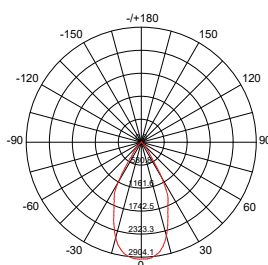

LED Pro-Rio
Surface D
27W, 60°
3000K, Ra>90