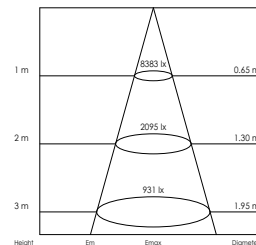

LED Pro-Rio
Surface E
47W, 55°
3000K, Ra>90

TOEPASSINGSGBIEDEN: WINKELS, MUSEA,
TENTOONSTELLINGEN, KUNSTGALERIEËN, HOTELS,
RESTAURANTS, REPRESENTATIEVE RUIMTES, ETC.

APPLICATIONS: SHOPS, MUSEUMS, EXHIBITIONS,
ART GALLERIES, HOTELS, RESTAURANTS,
PROMOTIONAL AREAS, ETC.