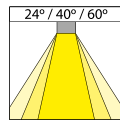

LED Pro-Rio Surface C
14W, incl. geïntegreerde (integrated)
LED voeding (driver)