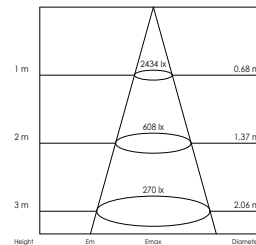

LED Pro-Rio
Surface C
14W, 40°
3000K, Ra>90