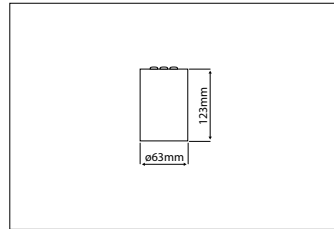

LED PRO-RIO SURFACE SERIE (LED PRO-RIO SURFACE SERIES)

- LED opbouwarmatuur
- Modern uiterlijk met in het armatuur geïntegreerde LED voeding
- Zeer goede kleurweergave (Ra>90 standaard): uitermate geschikt voor retailtoepassingen
- Behuizing gemaakt uit geëxtrudeerd aluminium, gepoederlakt in de kleuren wit, zwart of lichtgrijs
- Voorzien van spiegeloptiek (24°, 40° of 60° openingshoek) en verdiepte LED module om hinderlijke verblinding tegen te gaan

Toepassingsgebieden: winkels, musea, tentoonstellingen, kunstgalerieën, hotels, restaurants, representatieve ruimtes, etc.

- LED surface mounted luminaire
- Modern appearance and integrated LED power supply
- Very good colour rendering (Ra>90 default): ideal for retail applications
- Body made of extruded aluminum, powder-coated in white, black or light grey
- Fitted with mirror optics (beam angle 24°, 40° or 60°) and recessed LED module to avoid disturbing glare

Applications: shops, museums, exhibitions, art galleries, hotels, restaurants, promotional areas, etc.

41100 / .. / .. / ..

€ 101

Art.nr. Art.no.	Armatuur Fixture	Kleurweergave index / Verlichtingshoek Colour rendering index / Beam angle	Kleurtemperatuur Colour temperature	Prijs (€) Price (€)
41100/ .. / .. / ..	X	X	X	
	0: Wit (White)	3: Ra > 90, 24° reflector	0: 3000K	€ 101
	1: Zwart (Black)	4: Ra > 90, 40° reflector	1: 4000K	
	2: Lichtgrijs (Light grey)	5: Ra > 90, 60° reflector	3: 2700K	
		6: Ra > 95, 24° reflector	5: 3000K (triac dimbaar) + € 20	
		7: Ra > 95, 40° reflector	6: 4000K (triac dimbaar) + € 20	
		8: Ra > 95, 60° reflector	8: 2700K (triac dimbaar) + € 20	

Lichtbron (Light source): Luminus CLM-9, gen 3, COB LED

Verlichtingshoek (Beam angle): 24°/40°/60°