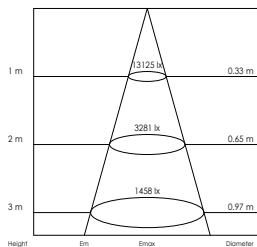

Applications: shops, museums, exhibitions, art galleries, hotels, restaurants, promotional areas, etc.

41100 / .. / .. / ..

€ 125

Art.nr. Art.no.	Armatuur Fixture	Kleurweergave index / Verlichtingshoek Colour rendering index / Beam angle	Kleurtemperatuur Colour temperature	Prijs (€) Price (€)
41100/ .. / .. / ..	X	X	X	
	3: Wit (White)	3: Ra > 90, 24° reflector	0: 3000K	€ 125
	4: Zwart (Black)	4: Ra > 90, 40° reflector	1: 4000K	
	5: Lichtgrijs (Light grey)	5: Ra > 90, 60° reflector	3: 2700K	
		6: Ra > 95, 24° reflector	5: 3000K (triac dimbaar) + € 30	
		7: Ra > 95, 40° reflector	6: 4000K (triac dimbaar) + € 30	
		8: Ra > 95, 60° reflector	8: 2700K (triac dimbaar) + € 30	

Lichtbron (Light source): Luminus CXM-14, gen 3, COB LED

Verlichtingshoek (Beam angle): 24°/40°/60°

Kleurtemperatuur (Colour temperature): 2700K (X Warm wit) (X Warm white),

3000K (Warm wit) (Warm white), 4000K (Puur wit) (Pure white)

Lichtstroom (Light output) bij (at) Ra>90: 2330Lm/2510Lm/2700Lm

Bedrijfstemperatuur (Operating temperature): -5°C - +35°C

Aantal branduren (Rated life hours): > 50.000

LED voeding (inclusief) (LED driver (included)): CE

Voedingsspanning (Input): 220-240V AC 50/60Hz

Cosinus phi (Power factor): > 0.90

5 JAAR GARANTIE
YEARS WARRANTY

CE IP20

LED Pro-Rio
Surface D
27W, 24°
3000K, Ra>90