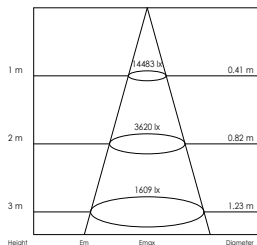

Applications: shops, museums, exhibitions, art galleries, hotels, restaurants, promotional areas, etc.

41100 / .. / .. / ..

€ 190

Art.nr. Art.no.	Armatuur Fixture	Kleurweergave index / Verlichtingshoek Colour rendering index / Beam angle	Kleurtemperatuur Colour temperature	Prijs (€) Price (€)
41100/ .. / .. / ..	X	X	X	€ 190
	6: Wit (White)	3: Ra > 90, 28° reflector	0: 3000K	
	7: Zwart (Black)	4: Ra > 90, 40° reflector	1: 4000K	
	8: Lichtgrijs (Light grey)	5: Ra > 90, 55° reflector	3: 2700K	
		6: Ra > 95, 28° reflector		
		7: Ra > 95, 40° reflector		
		8: Ra > 95, 55° reflector		

Lichtbron (Light source): Luminus CXM-18, gen 3, COB LED

Verlichtingshoek (Beam angle): 28°/40°/55°

Kleurtemperatuur (Colour temperature): 2700K (X Warm wit) (X Warm white),

3000K (Warm wit) (Warm white), 4000K (Puur wit) (Pure white)

Lichtstroom (Light output) bij (at) Ra>90: 3970Lm/4280Lm/4610Lm

Bedrijfstemperatuur (Operating temperature): -5°C - +35°C

Aantal branduren (Rated life hours): > 50.000

LED voeding (inclusief) (LED driver (included)): CE

Voedingsspanning (Input): 220-240V AC 50/60Hz

Cosinus phi (Power factor): > 0.90

5 JAAR GARANTIE
YEARS WARRANTY

CE IP20

LED Pro-Rio
Surface E
47W, 28°
3000K, Ra>90