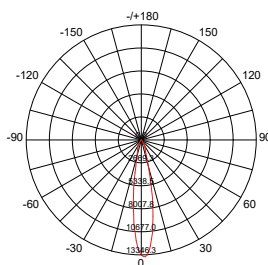

Applications: shops, museums, exhibitions, art galleries, hotels, restaurants, promotional areas, etc.

41100 / .. / .. / ..

€ 125

Art.nr. Art.no.	Armatuur Fixture	Kleurweergave index / Verlichtingshoek Colour rendering index / Beam angle	Kleurtemperatuur Colour temperature	Prijs (€) Price (€)
41100/ .. / .. / ..	X	X	X	
	3: Wit (White)	3: Ra > 90, 24° reflector	0: 3000K	€ 125
	4: Zwart (Black)	4: Ra > 90, 40° reflector	1: 4000K	
	5: Lichtgrijs (Light grey)	5: Ra > 90, 60° reflector	3: 2700K	
		6: Ra > 95, 24° reflector	5: 3000K (triac dimbaar) + € 30	
		7: Ra > 95, 40° reflector	6: 4000K (triac dimbaar) + € 30	
		8: Ra > 95, 60° reflector	8: 2700K (triac dimbaar) + € 30	

Lichtbron (Light source): Luminus CXM-14, gen 3, COB LED

Verlichtingshoek (Beam angle): 24°/40°/60°

Kleurtemperatuur (Colour temperature): 2700K (X Warm wit) (X Warm white),

3000K (Warm wit) (Warm white), 4000K (Puur wit) (Pure white)

Lichtstroom (Light output) bij (at) Ra>90: 2330Lm/2510Lm/2700Lm

Bedrijfstemperatuur (Operating temperature): -5°C - +35°C

Aantal branduren (Rated life hours): > 50.000

LED voeding (inclusief) (LED driver (included)): CE

Voedingsspanning (Input): 220-240V AC 50/60Hz

Cosinus phi (Power factor): > 0.90

5 JAAR GARANTIE
YEARS WARRANTY

CE IP20

LED Pro-Rio
Surface D
27W, 24°
3000K, Ra>90