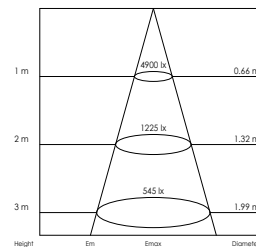

LED Pro-Rio
Surface D
27W, 40°
3000K, Ra>90