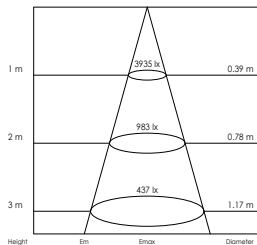

Applications: shops, museums, exhibitions, art galleries, hotels, restaurants, promotional areas, etc.

41100 / .. / .. / ..

€ 101

Art.nr. Art.no.	Armatuur Fixture	Kleurweergave index / Verlichtingshoek Colour rendering index / Beam angle	Kleurtemperatuur Colour temperature	Prijs (€) Price (€)
41100/ .. / .. / ..	X	X	X	
	0: Wit (White)	3: Ra > 90, 24° reflector	0: 3000K	€ 101
	1: Zwart (Black)	4: Ra > 90, 40° reflector	1: 4000K	
	2: Lichtgrijs (Light grey)	5: Ra > 90, 60° reflector	3: 2700K	
		6: Ra > 95, 24° reflector	5: 3000K (triac dimbaar) + € 20	
		7: Ra > 95, 40° reflector	6: 4000K (triac dimbaar) + € 20	
		8: Ra > 95, 60° reflector	8: 2700K (triac dimbaar) + € 20	

Lichtbron (Light source): Luminus CLM-9, gen 3, COB LED

Verlichtingshoek (Beam angle): 24°/40°/60°

Kleurtemperatuur (Colour temperature): 2700K (X Warm wit) (X Warm white),

3000K (Warm wit) (Warm white), 4000K (Puur wit) (Pure white)

Lichtstroom (Light output) bij (at) Ra>90: 1130Lm/1210Lm/1310Lm

Bedrijfstemperatuur (Operating temperature): -5°C - +35°C

Aantal branduren (Rated life hours): > 50.000

LED voeding (inclusief) (LED driver (included)): CE

Voedingsspanning (Input): 220-240V AC 50/60Hz

Cosinus phi (Power factor): > 0.90

5 JAAR GARANTIE
YEARS WARRANTY

CE IP20

LED Pro-Rio
Surface C
14W, 24°
3000K, Ra>90