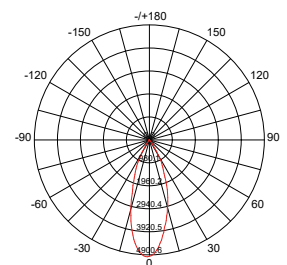

LED Pro-Rio
Surface D
27W, 40°
3000K, Ra>90