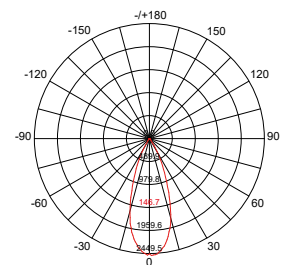

LED PRO-RIO SURFACE SERIE (LED PRO-RIO SURFACE SERIES)

- LED opbouwarmatuur
- Modern uiterlijk met in het armatuur geïntegreerde LED voeding
- Zeer goede kleurweergave (Ra>90 standaard): uitermate geschikt voor retailtoepassingen
- Behuizing gemaakt uit geëxtrudeerd aluminium, gepoederlakt in de kleuren wit, zwart of lichtgrijs
- Voorzien van spiegeloptiek (24°, 40° of 60° openingshoek) en verdiepte LED module om hinderlijke verblinding tegen te gaan

Toepassingsgebieden: winkels, musea, tentoonstellingen, kunstgalerieën, hotels, restaurants, representatieve ruimtes, etc.

- LED surface mounted luminaire
- Modern appearance and integrated LED power supply
- Very good colour rendering (Ra>90 default): ideal for retail applications
- Body made of extruded aluminum, powder-coated in white, black or light grey
- Fitted with mirror optics (beam angle 24°, 40° or 60°) and recessed LED module to avoid disturbing glare

Applications: shops, museums, exhibitions, art galleries, hotels, restaurants, promotional areas, etc.

41100 / .. / .. / ..

€ 101

Art.nr. Art.no.	Armatuur Fixture	Kleurweergave index / Verlichtingshoek Colour rendering index / Beam angle	Kleurtemperatuur Colour temperature	Prijs (€) Price (€)
41100/ .. / .. / ..	X	X	X	
	0: Wit (White)	3: Ra > 90, 24° reflector	0: 3000K	€ 101
	1: Zwart (Black)	4: Ra > 90, 40° reflector	1: 4000K	
	2: Lichtgrijs (Light grey)	5: Ra > 90, 60° reflector	3: 2700K	
		6: Ra > 95, 24° reflector	5: 3000K (triac dimbaar) + € 20	
		7: Ra > 95, 40° reflector	6: 4000K (triac dimbaar) + € 20	
		8: Ra > 95, 60° reflector	8: 2700K (triac dimbaar) + € 20	

Lichtbron (Light source): Luminus CLM-9, gen 3, COB LED

Verlichtingshoek (Beam angle): 24°/40°/60°