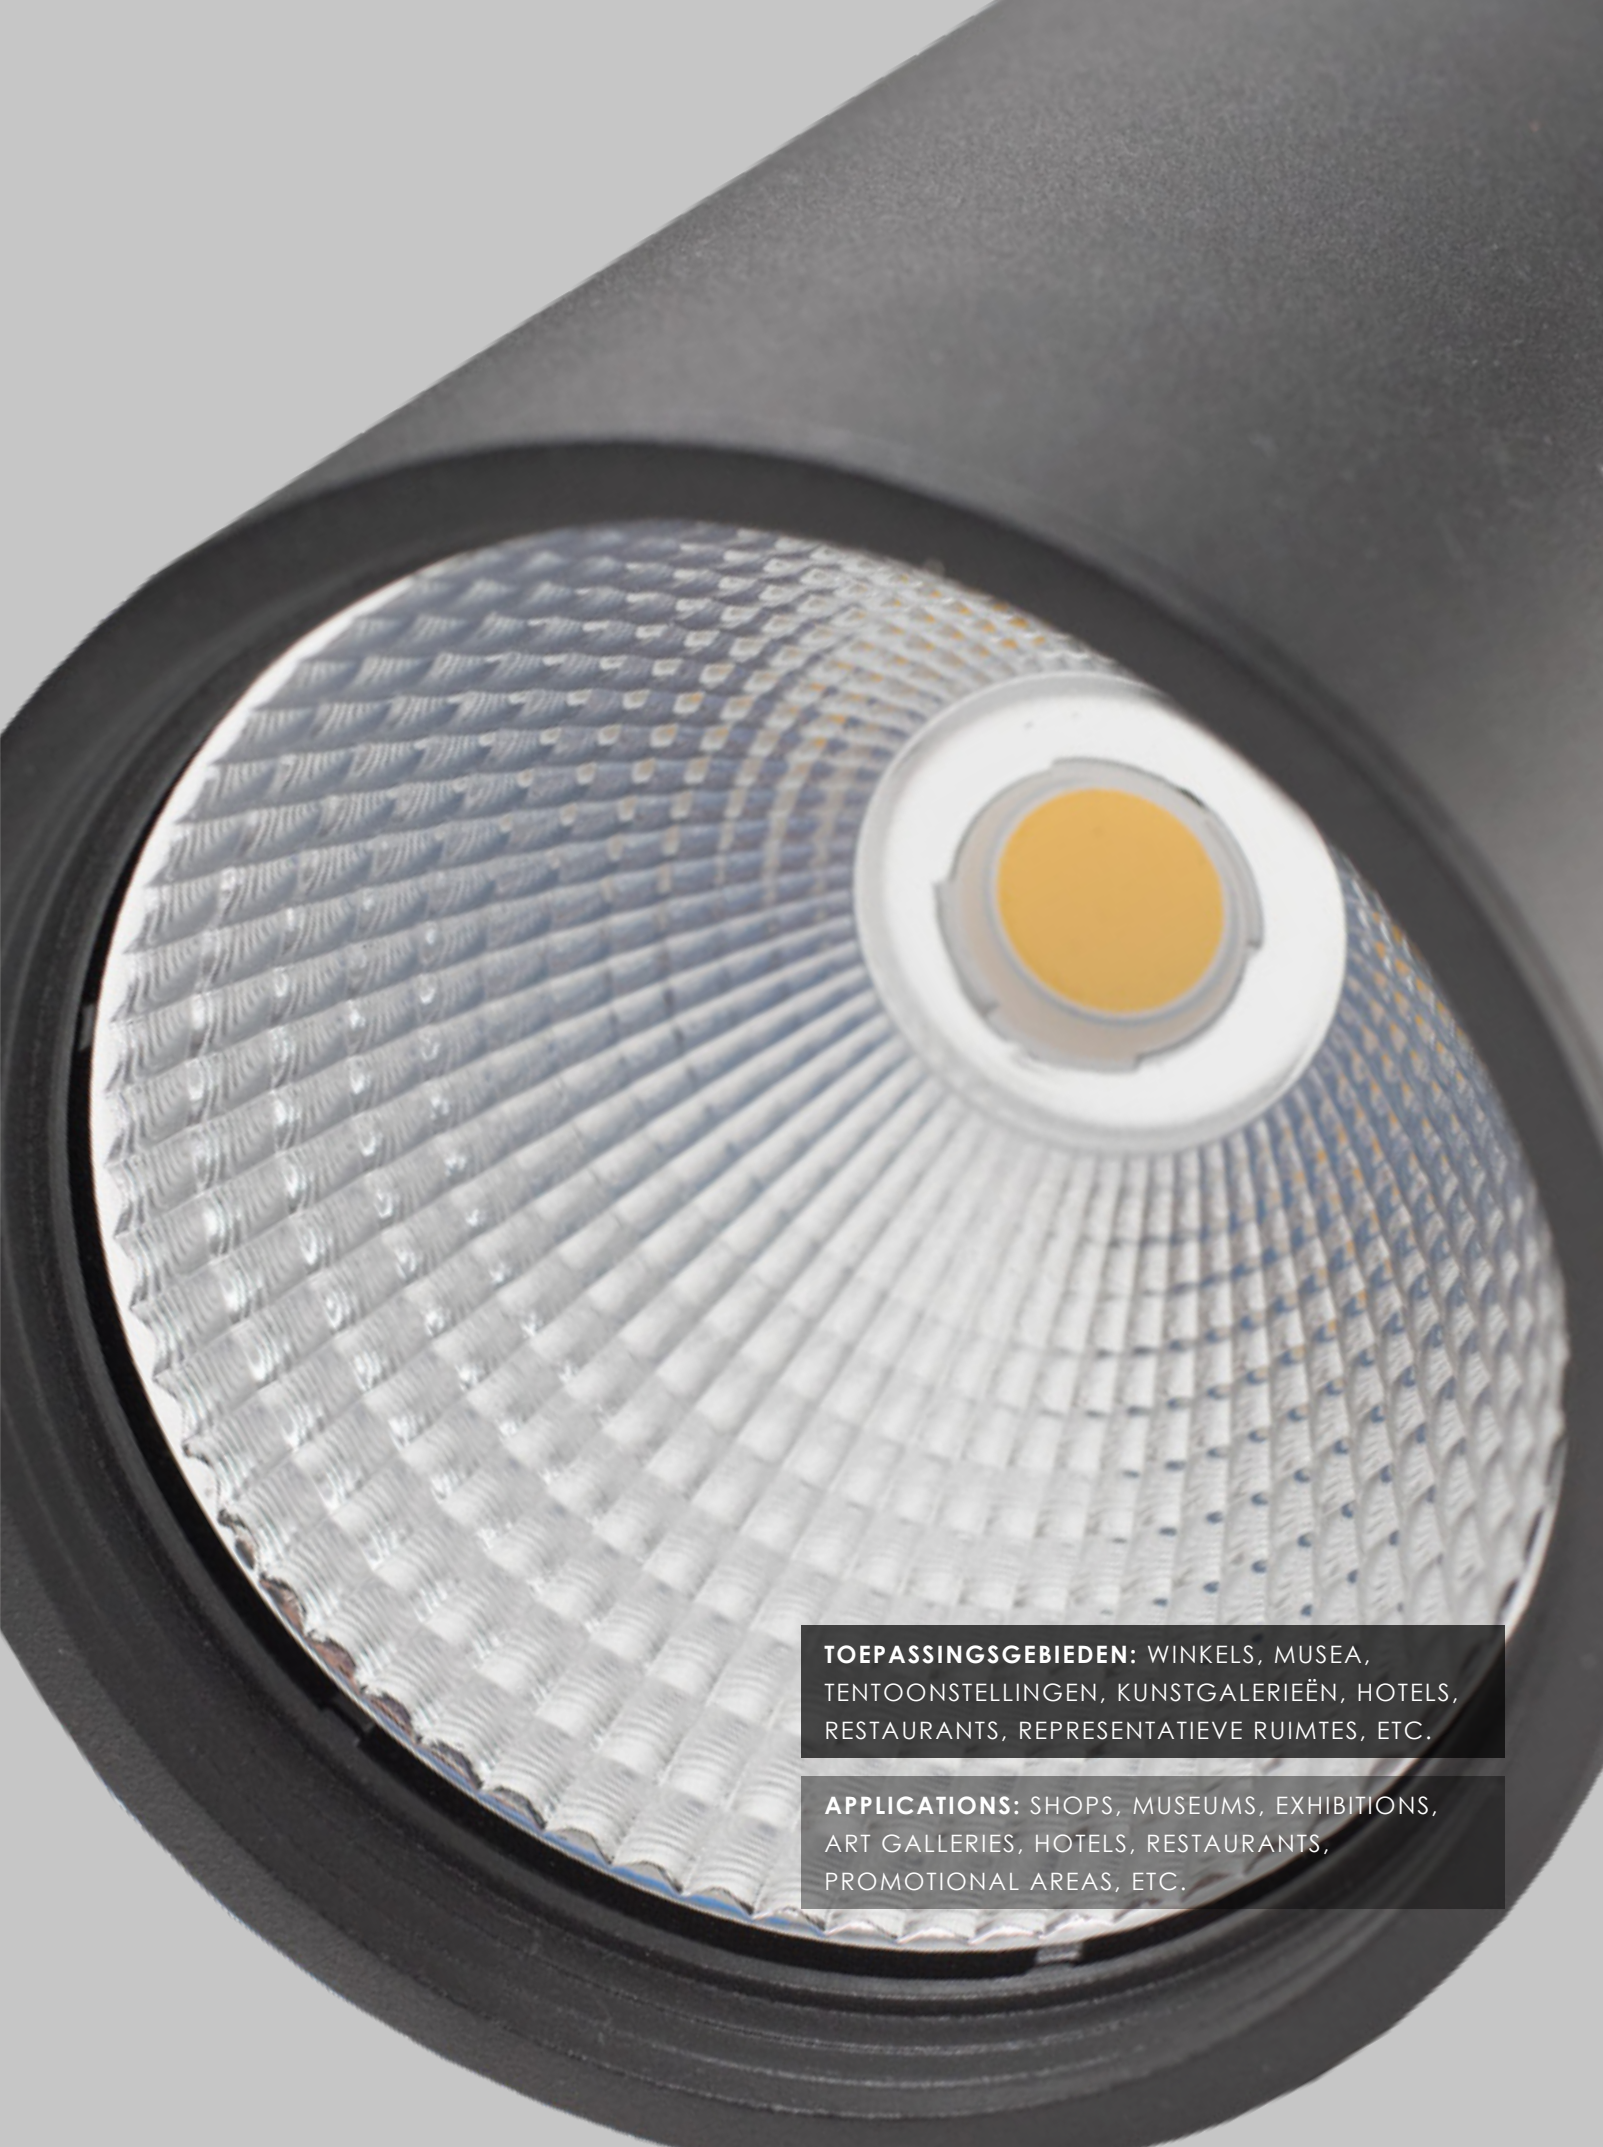

LED Pro-Rio
Surface E
47W, 55°
3000K, Ra>90

TOEPASSINGSGBIEDEN: WINKELS, MUSEA,
TENTOONSTELLINGEN, KUNSTGALERIEËN, HOTELS,
RESTAURANTS, REPRESENTATIEVE RUIMTES, ETC.

APPLICATIONS: SHOPS, MUSEUMS, EXHIBITIONS,
ART GALLERIES, HOTELS, RESTAURANTS,
PROMOTIONAL AREAS, ETC.