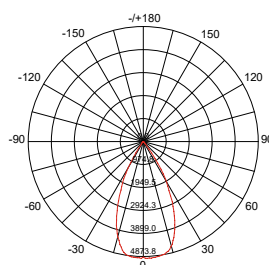

LED Pro-Rio
Surface E
47W, 55°
3000K, Ra>90