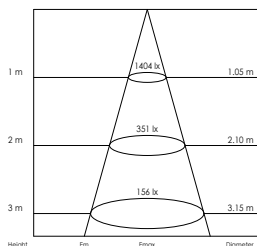

LED Pro-Rio
Surface C
14W, 60°
3000K, Ra>90