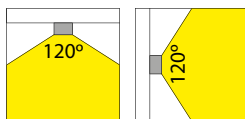

LED Floodlight 269x601 mm

100W, incl. LED voeding
100W, including LED driver