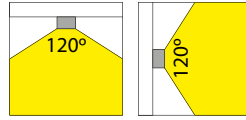

LED Floodlight 165x195 mm

10W, incl. LED voeding

10W, including LED driver