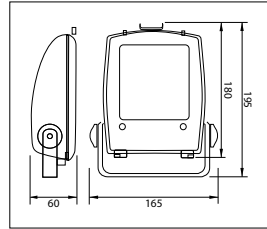

LED Floodlight 165x195 mm

10W, incl. LED voeding

10W, including LED driver