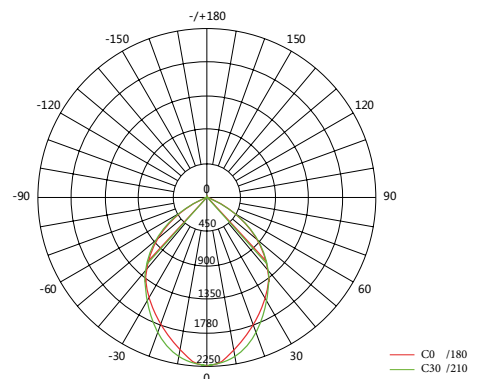

Toepassingsgebieden: verlichting van billboards, reclameborden, gevels, objecten etc.

- LED Floodlight luminaire with die-cast aluminium body
- Excellent heat sink capability
- Comes with tempered frosted glass
- Equipped with adjustable mounting bracket
- Integral LED driver

Applications: lighting of billboards, advertising signs, facades, objects etc.

4106059/ ..

€ 140

Kleurtemperatuur
Color temperature

5: Warm wit, 3000K

6: Koud wit, 6500K

Warm white

Cool white

Lichtbron (Light Source): High Power COB LED

Verlichtingshoek (Beam angle): 120°

Kleurtemperatuur (Color temperature): 3000K/6500K

Lichtstroom (Light output): 3.700LM/4.000LM

Kleurweergave index (Color rendering index): Ra > 65

Bedrijfstemperatuur (Operating temperature): -10°C - +50°C

Aantal branduren (Rated life hours): 50.000

LED voeding (inclusief) (LED driver (included)): CE

Voedingsspanning (Input): 220-240Vac 50-60Hz

Cosinus phi (Power factor): ≥ 0.95

Kabelinvoer (cable entry): M16 wartel (cable gland)

Opgenomen vermogen (inclusief voeding) (Power consumption (driver included)): 50W

CE IP65

VOORRAADARTIKEL
ITEM IN STOCK

JAAR GARANTIE
YEARS WARRANTY

LED
50W 120°