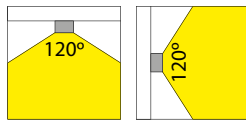

LED Floodlight 245x310 mm

30W, incl. LED voeding

30W, including LED driver