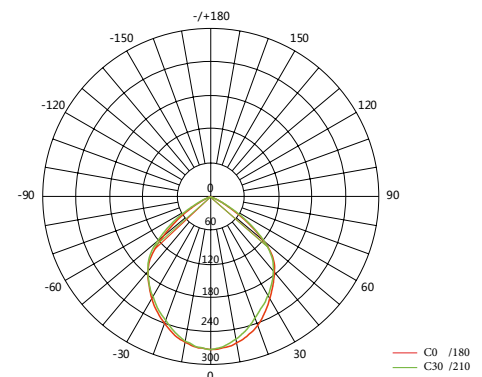

Toepassingsgebieden: verlichting van billboards, reclameborden, gevels, objecten etc.

- LED Floodlight luminaire with die-cast aluminium body
- Excellent heat sink capability
- Comes with tempered frosted glass
- Equipped with adjustable mounting bracket
- Integral LED driver

Applications: lighting of billboards, advertising signs, facades, objects etc.

4106057/ ..

€ 40

Kleurtemperatuur
Color temperature

5: Warm wit, 3000K

Warm white

6: Koud wit, 6500K

Cool white

Lichtbron (Light Source): High Power COB LED

Verlichtingshoek (Beam angle): 120°

Kleurtemperatuur (Color temperature): 3000K/6500K

Lichtstroom (Light output): 700LM/750LM

Kleurweergave index (Color rendering index): Ra > 65

Bedrijfstemperatuur (Operating temperature): -10°C - +50°C

Aantal branduren (Rated life hours): 50.000

LED voeding (inclusief) (LED driver (included)): CE

Voedingsspanning (Input): 220-240Vac 50-60Hz

Cosinus phi (Power factor): ≥ 0.50

Kabelinvoer (cable entry): M12 wartel (cable gland)

Opgenomen vermogen (inclusief voeding) (Power consumption (driver included)): 10W

CE IP65

VOORRAADARTIKEL
ITEM IN STOCK

5 JAAR GARANTIE
YEARS WARRANTY

LED
10W 120°