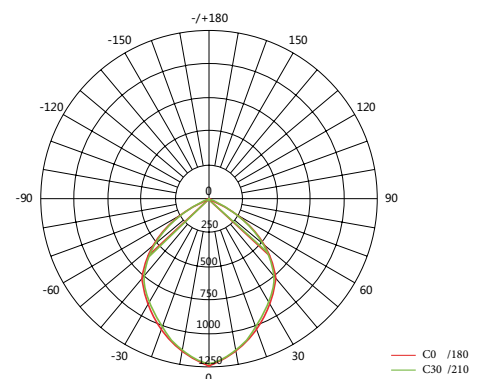

Toepassingsgebieden: verlichting van billboards, reclameborden, gevels, objecten etc.

- LED Floodlight luminaire with die-cast aluminium body
- Excellent heat sink capability
- Comes with tempered frosted glass
- Equipped with adjustable mounting bracket
- Integral LED driver

Applications: lighting of billboards, advertising signs, facades, objects etc.

4106058/ ..

€ 90

Kleurtemperatuur
Color temperature

5: Warm wit, 3000K

6: Koud wit, 6500K

Warm white

Cool white

Lichtbron (Light Source): High Power COB LED

Verlichtingshoek (Beam angle): 120°

Kleurtemperatuur (Color temperature): 3000K/6500K

Lichtstroom (Light output): 2.300LM/2.500LM

Kleurweergave index (Color rendering index): Ra > 65

Bedrijfstemperatuur (Operating temperature): -10°C - +50°C

Aantal branduren (Rated life hours): 50.000

LED voeding (inclusief) (LED driver (included)): CE

Voedingsspanning (Input): 220-240Vac 50-60Hz

Cosinus phi (Power factor): ≥ 0.95

Kabelinvoer (cable entry): M16 wartel (cable gland)

Opgenomen vermogen (inclusief voeding) (Power consumption (driver included)): 30W

CE IP65

VOORRAADARTIKEL
ITEM IN STOCK

JAAR GARANTIE
YEARS WARRANTY

LED
30W 120°