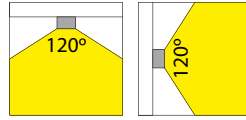

LED Floodlight 318x430 mm

50W, incl. LED voeding

50W, including LED driver